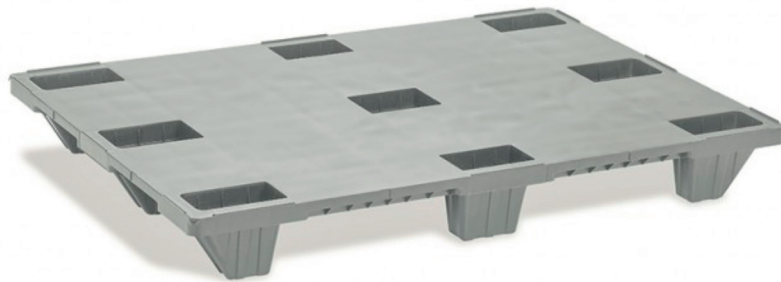

## APBAS 1208C

CLOSED LIGHT NESTABLE EURO PALLET

ce+++ + + +  
ce++ + + +  
ce+ + + +

**158**  
 recycled packaging

ce++

LIGHTWEIGHT

mPP

### Technical Data

DIMENSIONS	STACKED HEIGHT	WEIGHT	RIMS	STATIC LOAD	DYNAMIC LOAD	RACK LOAD
1.200x800x140mm	40mm	6.30kg	3mm	2.000kg	1.000kg	-kg

### Advantages

- ✓ Nestable
- ✓ Special strapping slot
- ✓ Anti-impact perimeter
- ✓ Easy pallet extraction from the stack
- ✓ Corners prepared for optimum shrinkage
- ✓ Flat and smooth surface
- ✓ Inclined Block