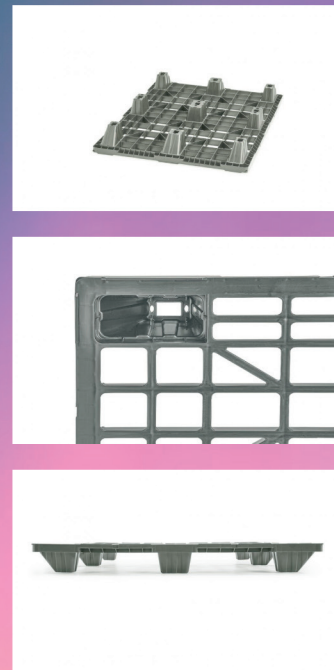

## APBAS 1208

NESTABLE LIGHT EURO PALLET

ce+++ + + +  
ce++ + + +  
ce+ + + +

**125**  
 recycled packaging

**ce++**

LIGHTWEIGHT

### Technical Data

DIMENSIONS	STACKED HEIGHT	WEIGHT	RIMS	STATIC LOAD	DYNAMIC LOAD	RACK LOAD
1.200x800x140mm	40mm	5.00kg	3mm	1.500kg	1.000kg	-kg

### Logistic Data

20"	40"	40" HC	45"	TAULINER	MEGA	JUMBO
594	1.350	1.550	2.046	2.046	2.310	2.660

### Advantages

- ✓ Nestable
- ✓ Special strapping slot
- ✓ Anti-impact perimeter
- ✓ Easy pallet extraction from the stack
- ✓ Corners prepared for optimum shrinkage
- ✓ Inclined Block